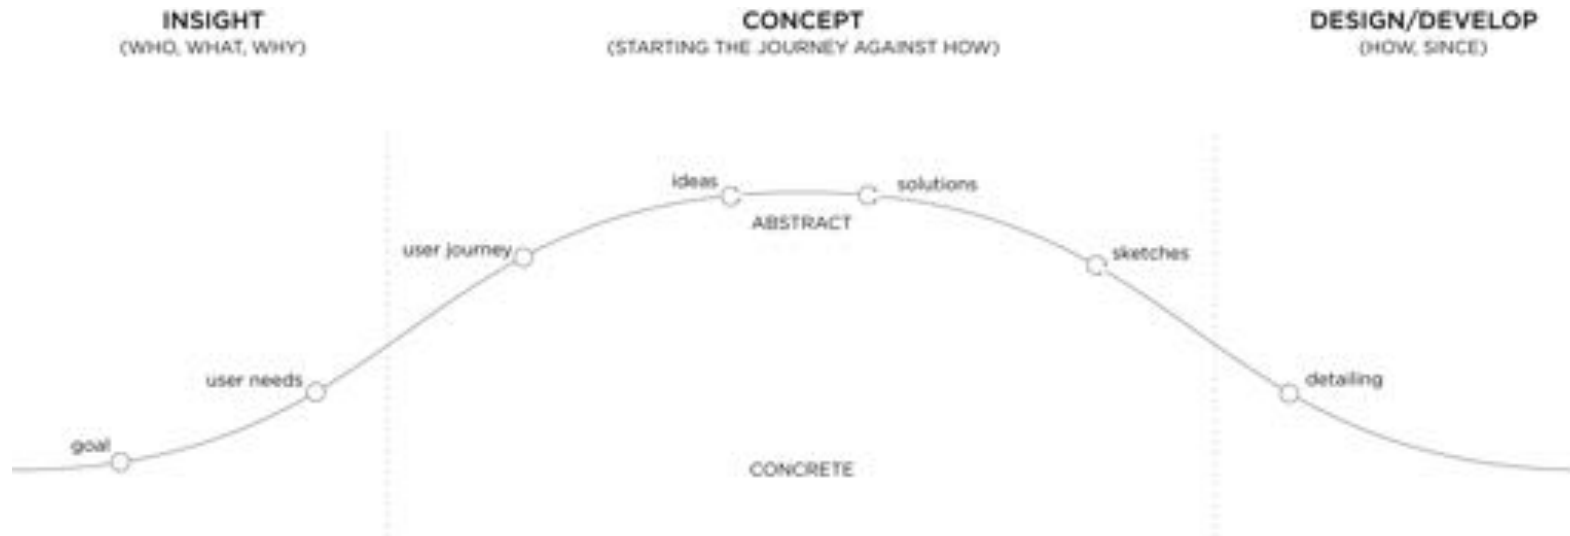

OUR COMPASS

HALOGEN.